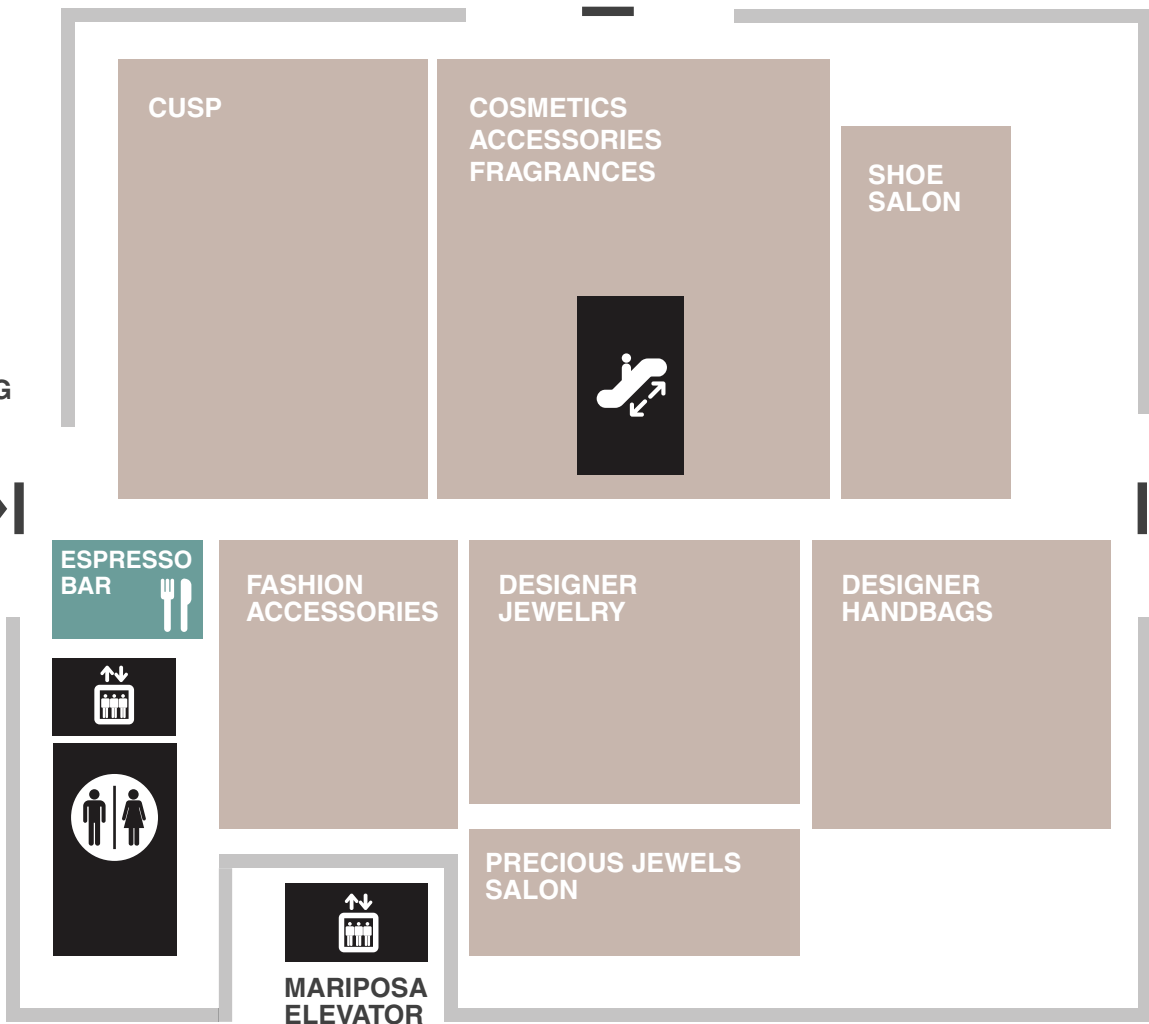

Neiman Marcus

HONOLULU

LEVEL 1

Women Restaurants

nmguest

N

MALL ENTRANCE

PARKING

VALET
PARKING

PARKING

1450 Ala Moana Boulevard, Honolulu, Hawaii 96814 | 808-951-8887 | 808-951-8887

Store Hours: Monday - Friday 10:00AM-8:00PM / Saturday 10:00AM-7:00PM / Sunday 12:00PM-6:00PM

Neiman Marcus

HONOLULU

LEVEL 2

 Women  Children  Restaurants

 nmguest

MALL ENTRANCE

Neiman Marcus

HONOLULU

LEVEL 3

Men Gift Restaurants Epicure

nmguest